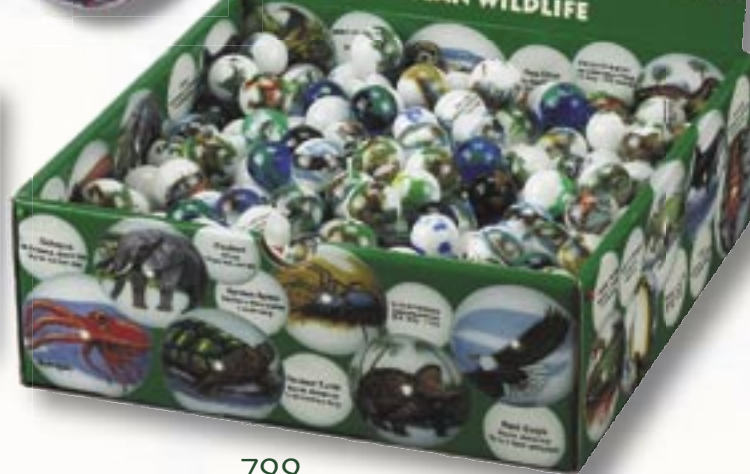

EARTH FLAGS, ANIMARMBLES AND DISPLAYS

Earth Flags
 880-Small-Antenna
 881-Medium
 882-Large (shown)

By giving a beautiful world as a gift, award or appreciation, you express a caring, global theme to your recipient and your planet simultaneously! Our products are unique, timely, geographically accurate and handmade of the finest crystal or recycled glass with 22K or full color natural earth imagery. We specialize in custom imprinting your logo or message to create a unique corporate gift, advertising specialty item, premium, global souvenir or theme merchandising program.

Hold the Whole World in Your Hand...
 Imagine Peace on Earth

- 735-Wildlife - set of 3
- 740-Dinosaur - set of 5
- 745-Marine Wildlife - set of 6
- 750-Creeping Crawling - set of 6
- 755-North American Wildlife - set of 3

Animarbles-Shown Full Size

Keytags

Pendants

- Gray Timber Wolf
North America
2-3 feet tall
- Bald Eagle
North America
1/2 to 2 feet wingspan
- Bengal Tiger
Asia
3 feet tall
- Emperor Penguin
Antarctica
4 feet tall
- Great White Shark
All Oceans
60 feet long
- Scorpion
Southwestern America
1 1/2 inches long

97
 Deluxe Glass Bowl
 Holds 200 Marbles

98
 Round Acrylic
 Holds 100 Marbles

99
 Square Acrylic
 Holds 100 Marbles

799
 Free Animarble Display
 Holds 250 Animarbles